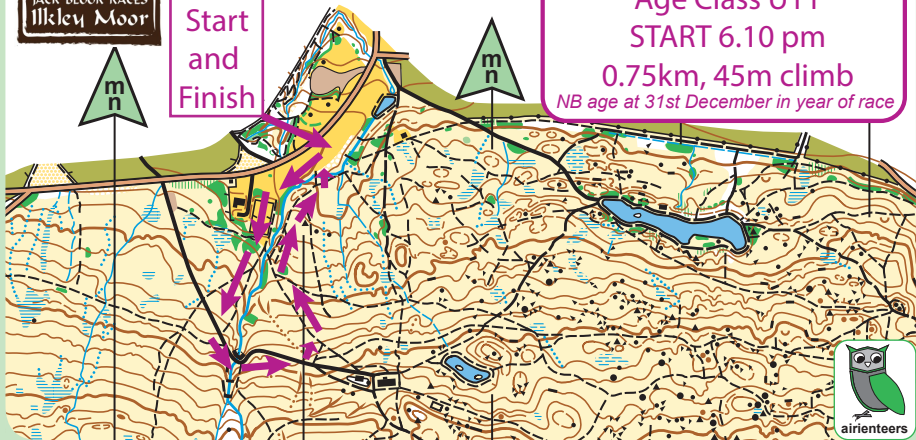

JACK BLOOR RACES  
Ilkley Moor

## Jack Bloor U9 and U11 Races

Start  
and  
Finish

Age Class U9  
START 6.00 pm  
then  
Age Class U11  
START 6.10 pm  
0.75km, 45m climb  
*NB age at 31st December in year of race*

airiunteers